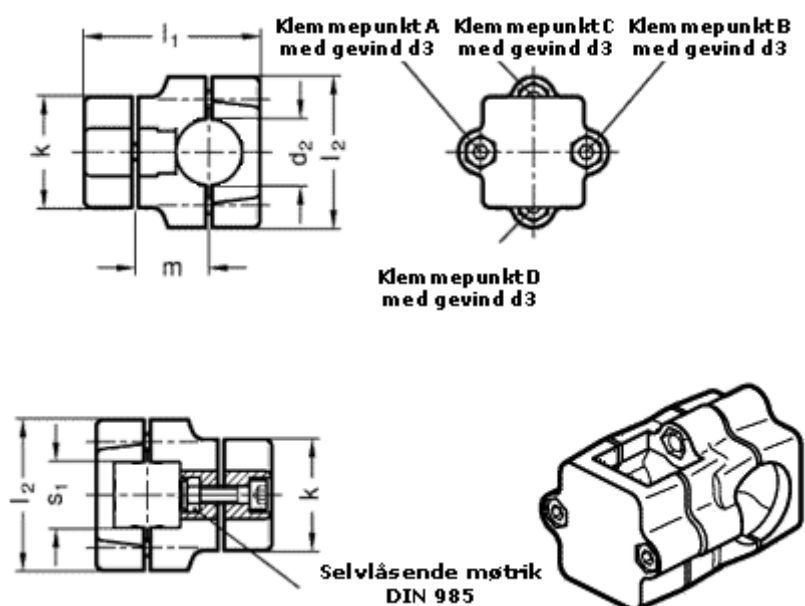

Article number: 20134V20B20502BL  
Description: E+G Two-way Connector  
GN134-V20-B20-50-2-BL

## Measures

Adjustable clamp lever = GN 911-M 8-35 have to be ordred separately

d2	= 20
d3	= M 8
k	= 50
l1	= 79.5
l2	= 68
m	= 33.5
s1	= 20